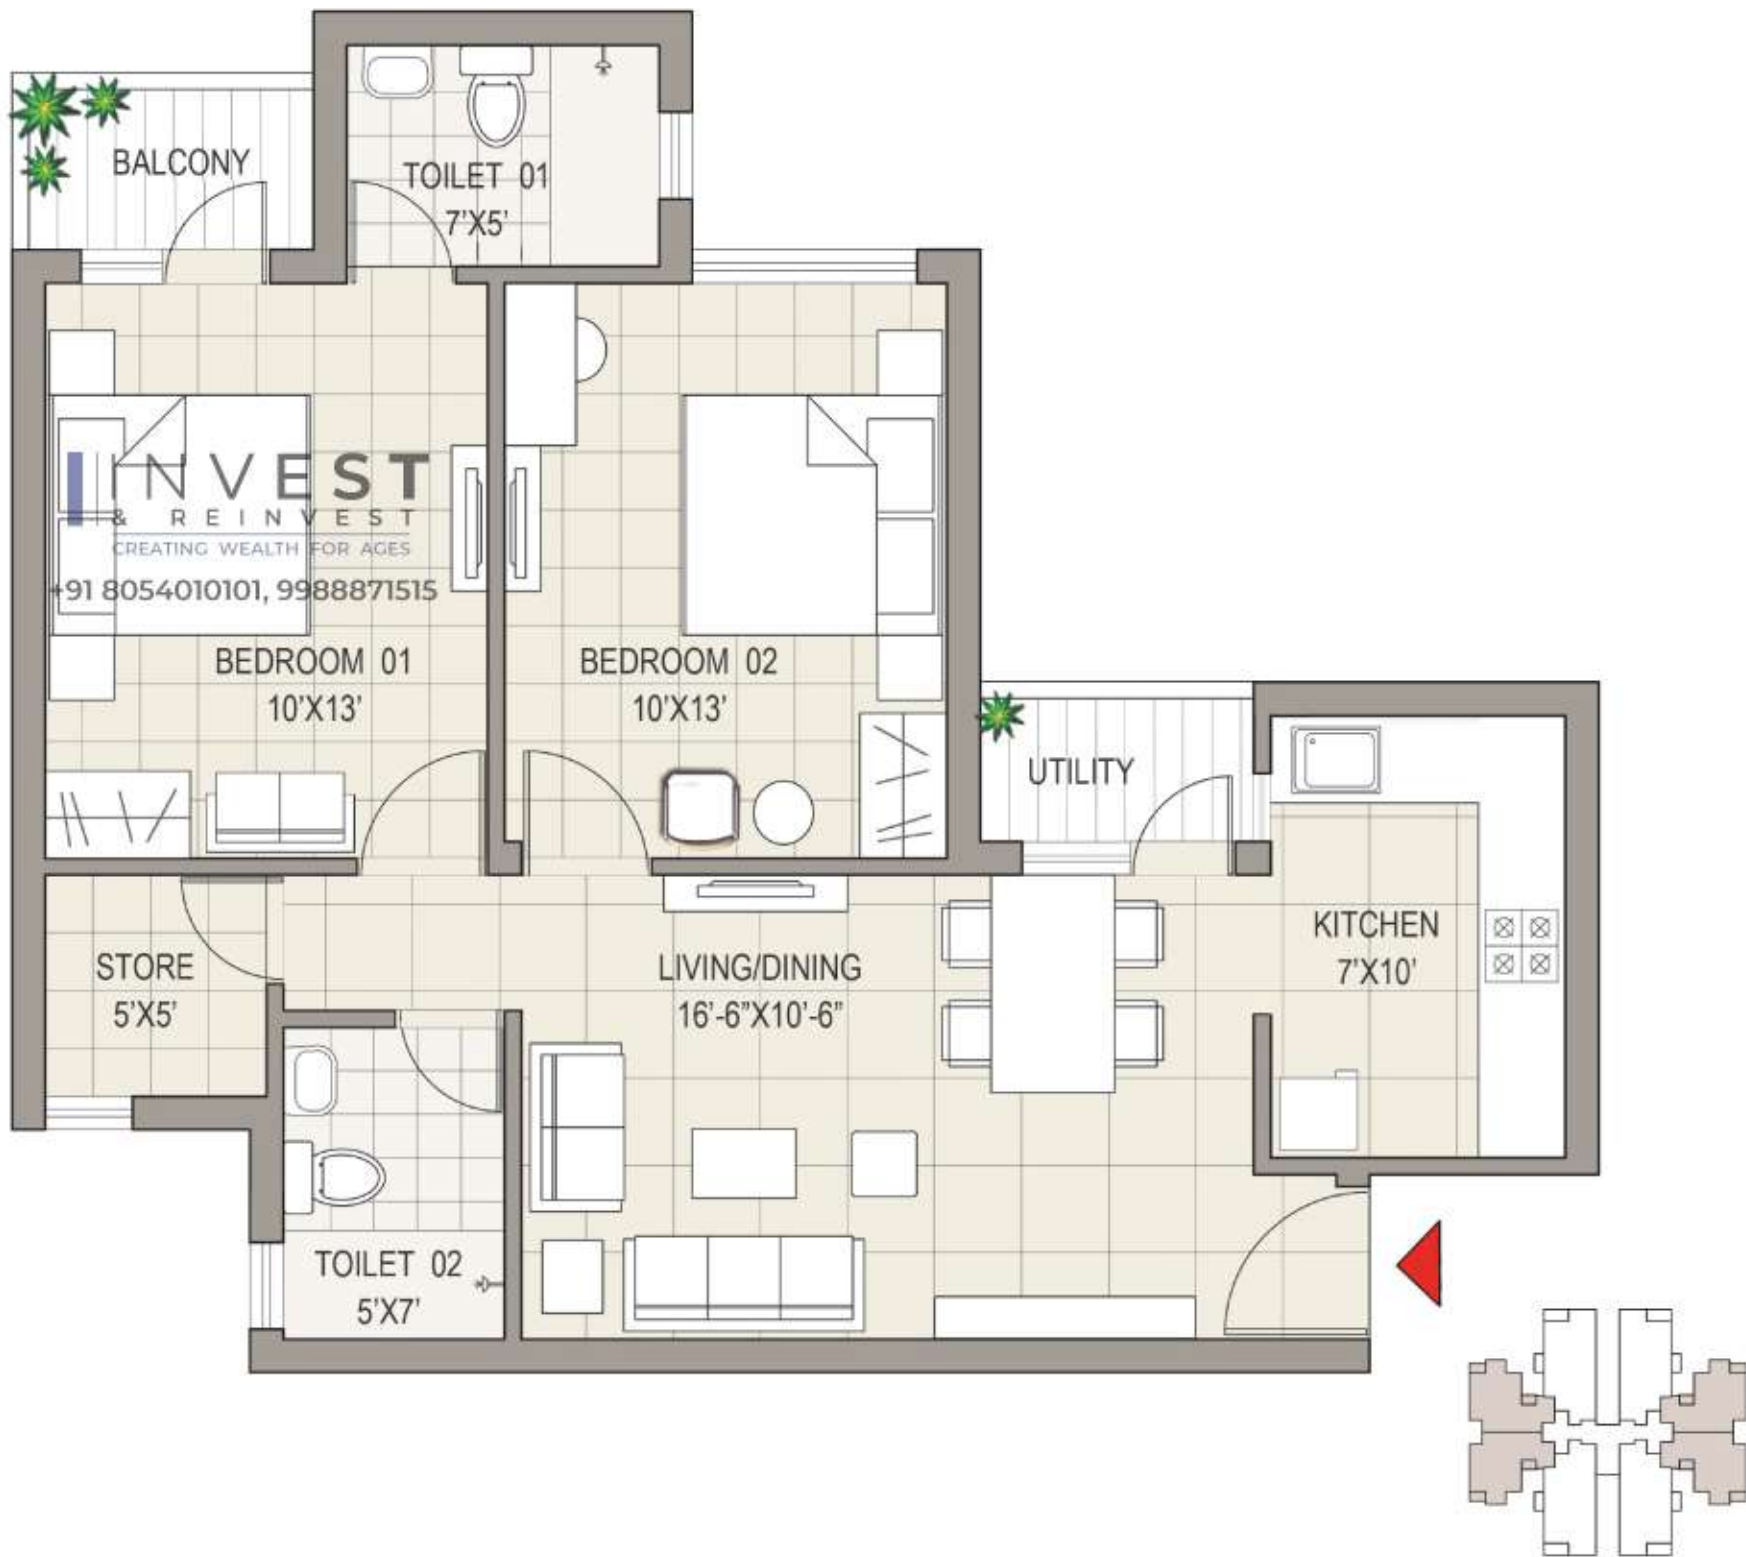

INVEST
& REINVEST
CREATING WEALTH FOR AGES
+91 8054010101, 9988871515

KEY PLAN

joynest MOH-1 2BHK UNIT PLAN
1137 SQ. FT.

KEY PLAN

INVEST
& REINVEST
CREATING WEALTH FOR AGES

+91 8054010101, 9988871515

CLUSTER PLAN
1 BHK

joynest CLUB PLAN
MOH-1

UNIT PLAN
3 BHK - 1610 SQ. FT.

KEY PLAN

joynest MOH-1 2BHK UNIT PLAN
1080 Sq. Ft.

CLUSTER PLAN
TYPICAL FLOOR PLAN - 3BHK

INVEST
& REINVEST
CREATING WEALTH FOR AGES

+91 8054010101, 9988871515

KEY PLAN

joynest MOH-1 3BHK UNIT PLAN
1355 Sq. Ft.

KEY PLAN

UNIT PLAN
1 BHK

UNIT PLAN
3 BHK - 1640 SQ. FT.

KEY PLAN