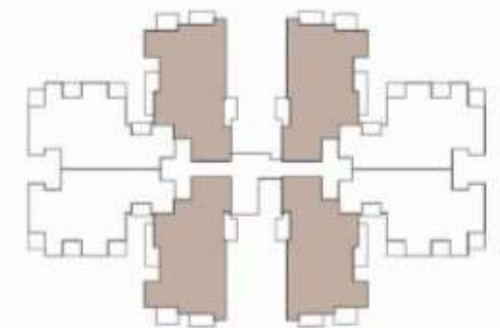

joynest CLUB PLAN
MOH-1

UNIT PLAN
3 BHK - 1610 SQ. FT.

KEY PLAN

joynest MOH-1 2BHK UNIT PLAN
1080 Sq. Ft.

CLUSTER PLAN
TYPICAL FLOOR PLAN - 3BHK

INVEST
& REINVEST
CREATING WEALTH FOR AGES

+91 8054010101, 9988871515

KEY PLAN

joynest MOH-1 3BHK UNIT PLAN
1355 Sq. Ft.

KEY PLAN

UNIT PLAN
1 BHK

UNIT PLAN
3 BHK - 1640 SQ. FT.

KEY PLAN