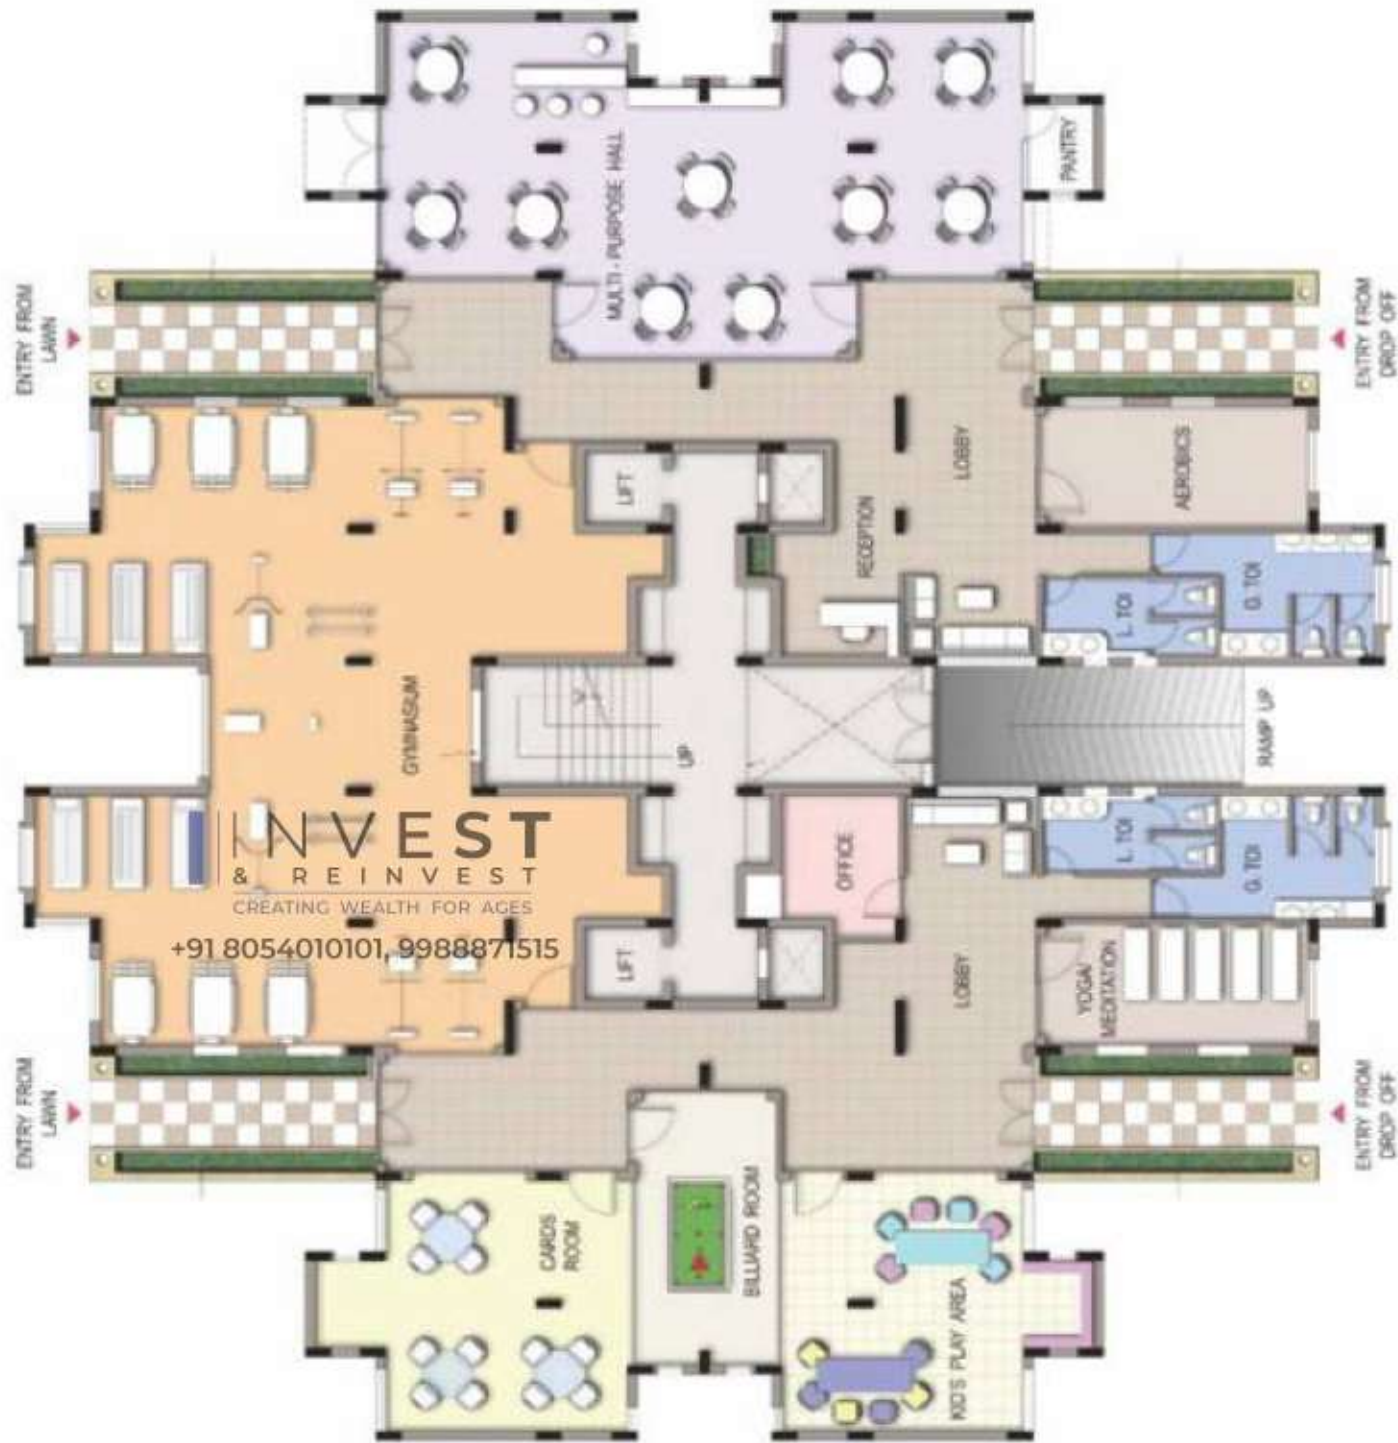

joynest CLUSTER PLAN
MOH-1

INVEST
& REINVEST
CREATING WEALTH FOR AGES
+91 8054010101, 9988871515

INVEST
& REINVEST
CREATING WEALTH FOR AGES

+91 8054010101, 9988871515

joynest MOH-1 3BHK UNIT PLAN
1488 SQ. FT.

INVEST
& REINVEST
CREATING WEALTH FOR AGES
+91 8054010101, 9988871515

KEY PLAN

joynest MOH-1 2BHK UNIT PLAN
1137 SQ. FT.

KEY PLAN

INVEST
& REINVEST
CREATING WEALTH FOR AGES

+91 8054010101, 9988871515

CLUSTER PLAN
1 BHK

joynest CLUB PLAN
MOH-1

UNIT PLAN
3 BHK - 1610 SQ. FT.

KEY PLAN

joynest MOH-1 2BHK UNIT PLAN
1080 Sq. Ft.

CLUSTER PLAN
TYPICAL FLOOR PLAN - 3BHK

INVEST
& REINVEST
CREATING WEALTH FOR AGES

+91 8054010101, 9988871515

KEY PLAN

joynest MOH-1 3BHK UNIT PLAN
1355 Sq. Ft.

KEY PLAN

UNIT PLAN
1 BHK

UNIT PLAN
3 BHK - 1640 SQ. FT.

KEY PLAN