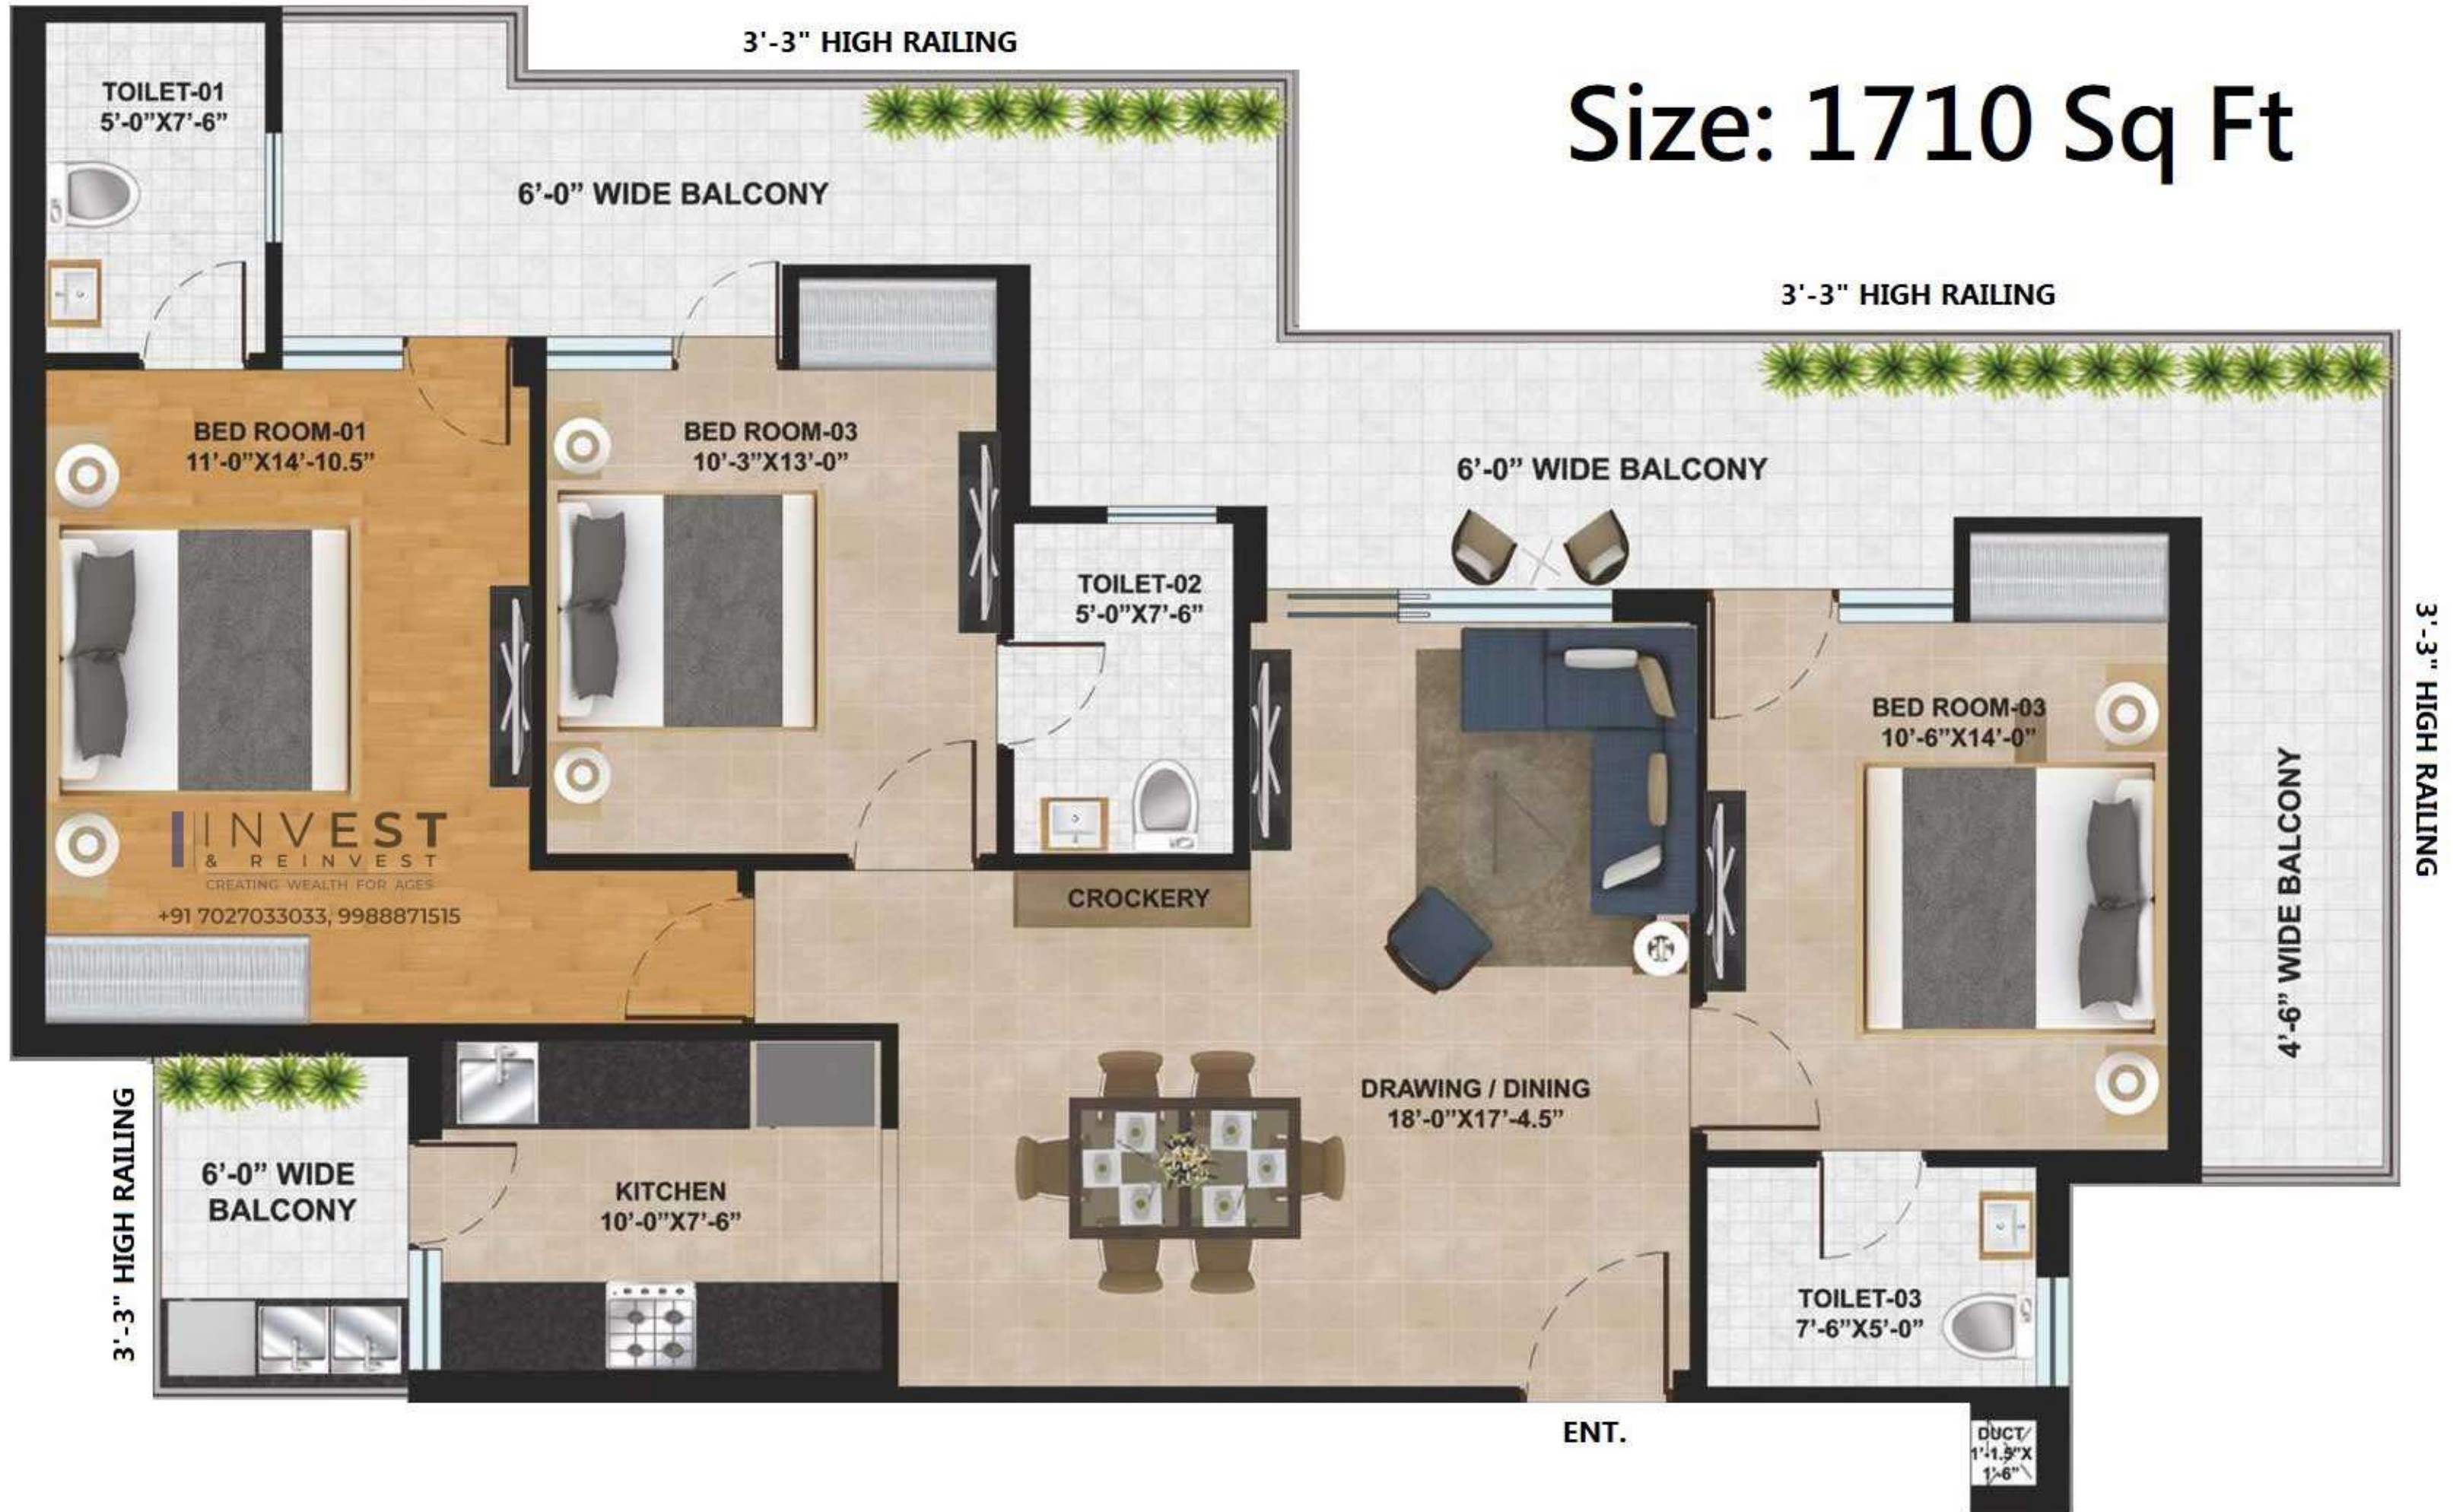

INVEST
 & REINVEST
 CREATING WEALTH FOR AGES
 +91 7027033033, 9988871515

**BLOCK -04
TYPICAL FLOOR PLAN**

Size: 1710 Sq Ft

Size: 1710 Sq Ft

INVEST
& REINVEST
CREATING WEALTH FOR AGES
+91 7027033033, 9988871515

ENT.

**BLOCK -03(FLAT -02)
TYPICAL FLOOR PLAN**

Size: 2029 Sq Ft